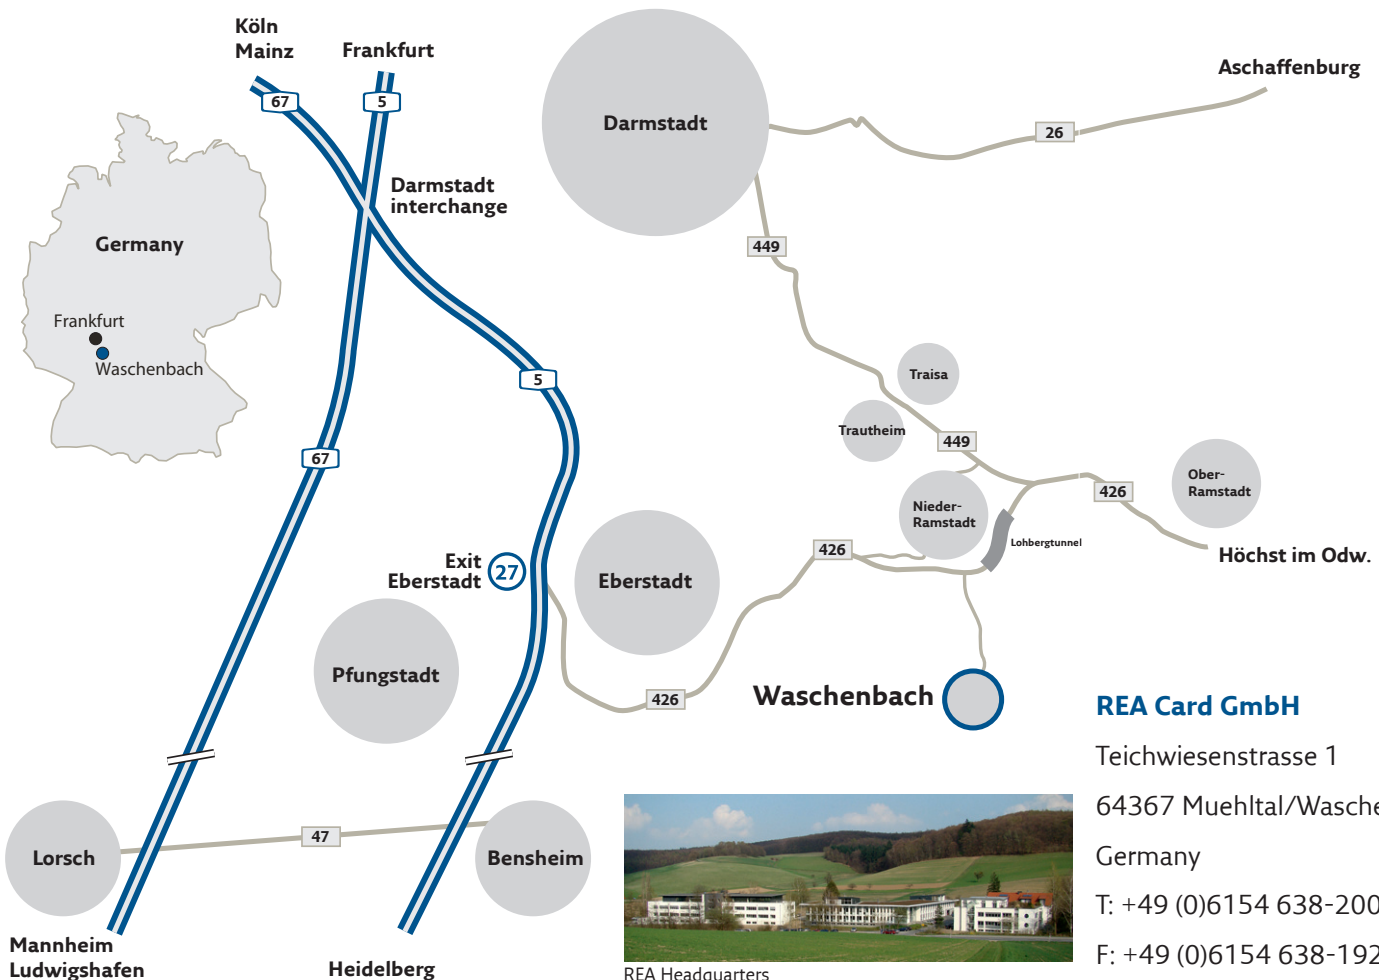

## How to find us:

- 5 coming from Frankfurt after the Darmstadt interchange take exit 27 Darmstadt-Eberstadt
- 5 coming from Heidelberg before Darmstadt interchange take exit 27 Darmstadt-Eberstadt
- 67 coming from Köln/Mainz at Darmstadt interchange change to A5 and than take exit 27 Darmstadt-Eberstadt
- 67 coming from Mannheim take exit Lorsch, B47, and entrance ramp Bensheim to change to A5; exit 27 Darmstadt-Eberstadt

After the exit Darmstadt-Eberstadt follow the B426 towards Höchst i. Odw./ Mühlal.  
 After approximately 7 km turn right to Waschenbach. After approximately 1 km you will find us in Waschenbach at the village entrance on the left hand side.

## B 26 coming from Aschaffenburg

In Darmstadt turn left to B 449, after Nieder-Ramstadt make a right turn and take the Lohberg tunnel, shortly after the tunnel turn left towards Waschenbach, after approximately 1 km you will find us in Waschenbach at the village entrance on the left hand side.